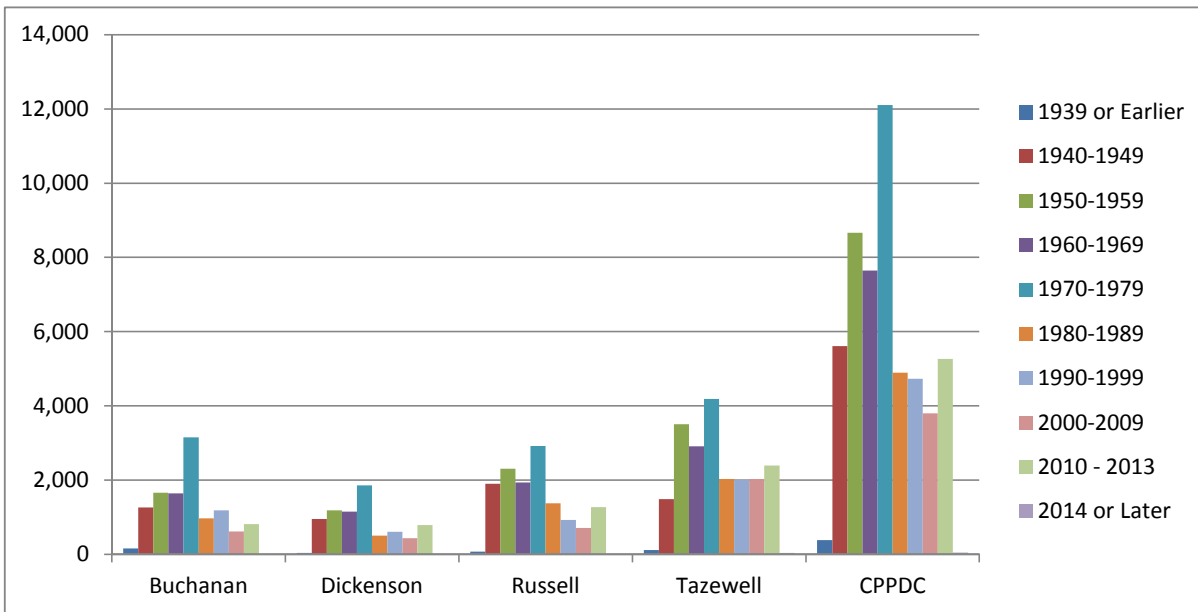

Housing Units by Year Built

Year	Buchanan	Dickenson	Russell	Tazewell	CPPDC	Virginia
2014 or Later	9	0	0	44	53	3823
2010 - 2013	159	37	78	115	389	61,957
2000-2009	1,262	956	1,905	1,489	5612	547,215
1990-1999	1,664	1,186	2,307	3,503	8660	550,964
1980-1989	1,645	1,149	1,938	2,910	7642	574,843
1970-1979	3,150	1,856	2,917	4,185	12108	561,594
1960-1969	975	508	1,375	2,037	4895	378,759
1950-1959	1,191	609	925	2,005	4730	316,938
1940-1949	616	436	712	2,037	3801	163,958
1939 or Earlier	818	788	1,271	2,391	5268	263,240
Total	11,489	7,525	13,428	20,716	53,158	3,423,291

20011-2015 United States Census Bureau American Community Survey

Housing Units by Year Built

20011-2015 United States Census Bureau American Community Survey